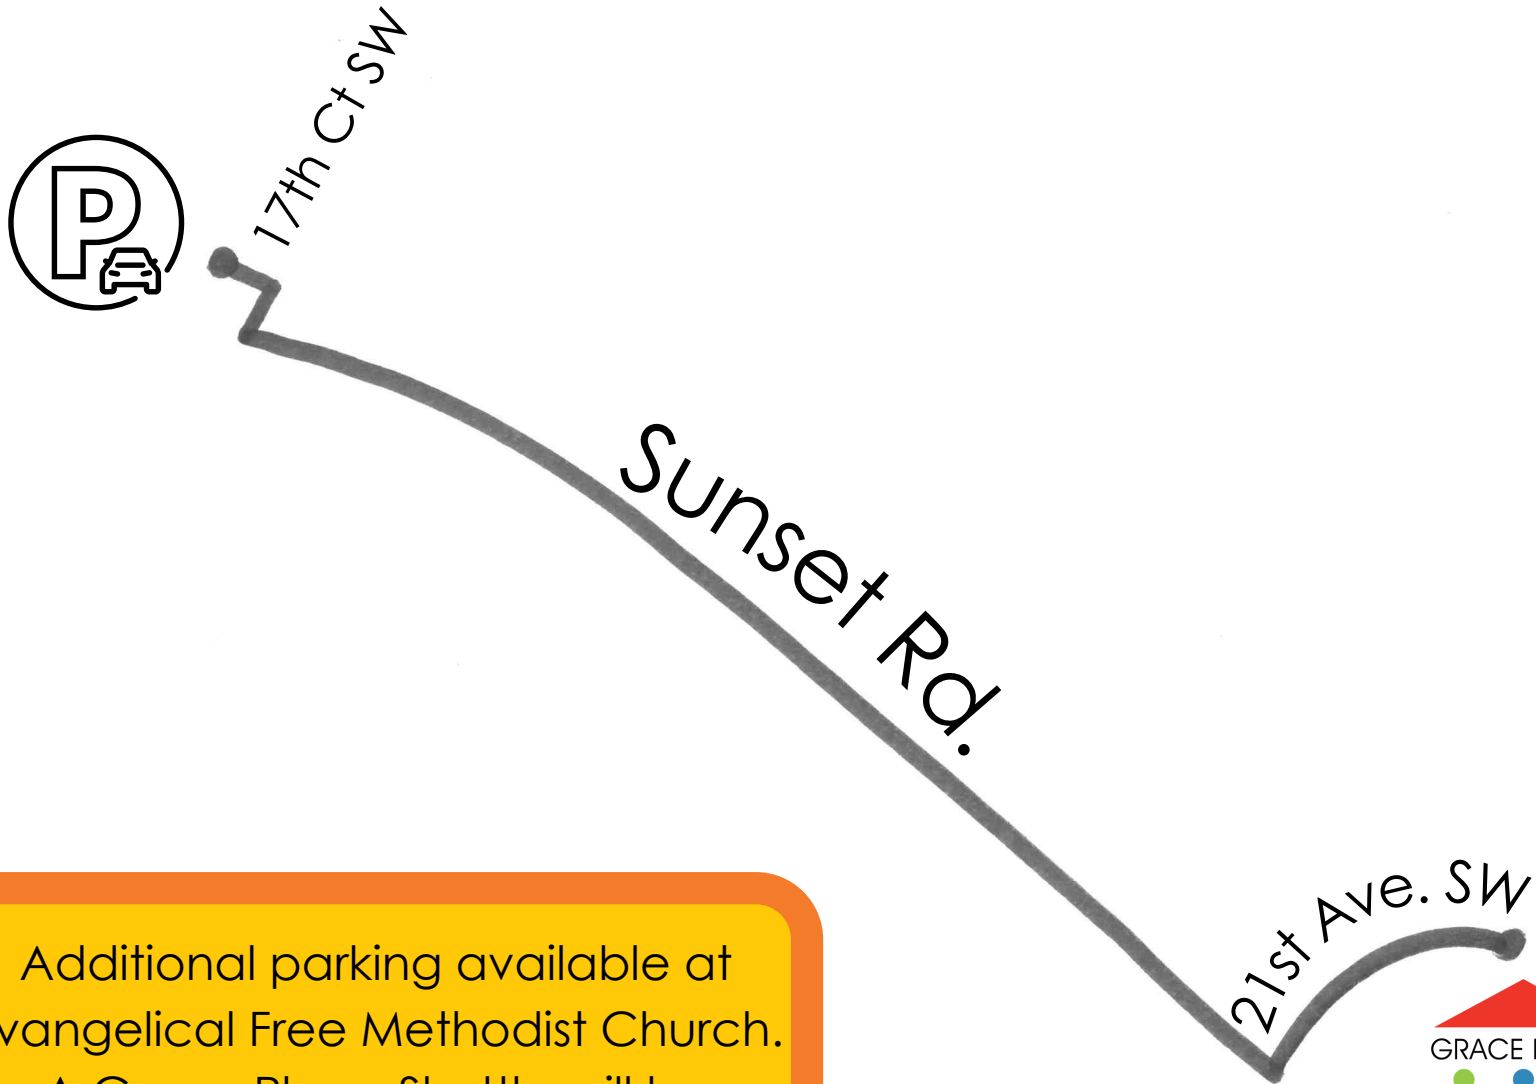

# ADDITIONAL PARKING

Additional parking available at Evangelical Free Methodist Church. A Grace Place Shuttle will be running back and forth.